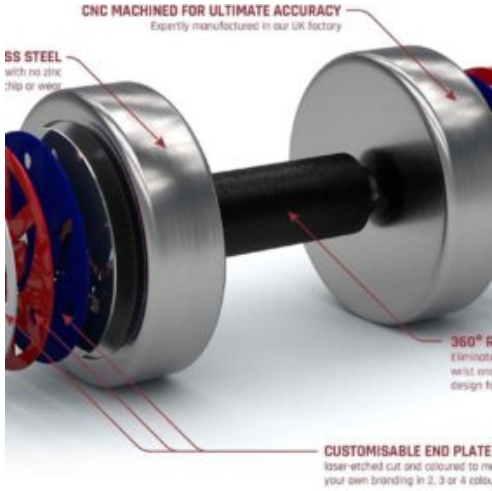

MORE VIEWS

SPECIFICATIONS

Accessories Included	A rack can be included if required
Warranty	Lifetime
Weight	3-150kg