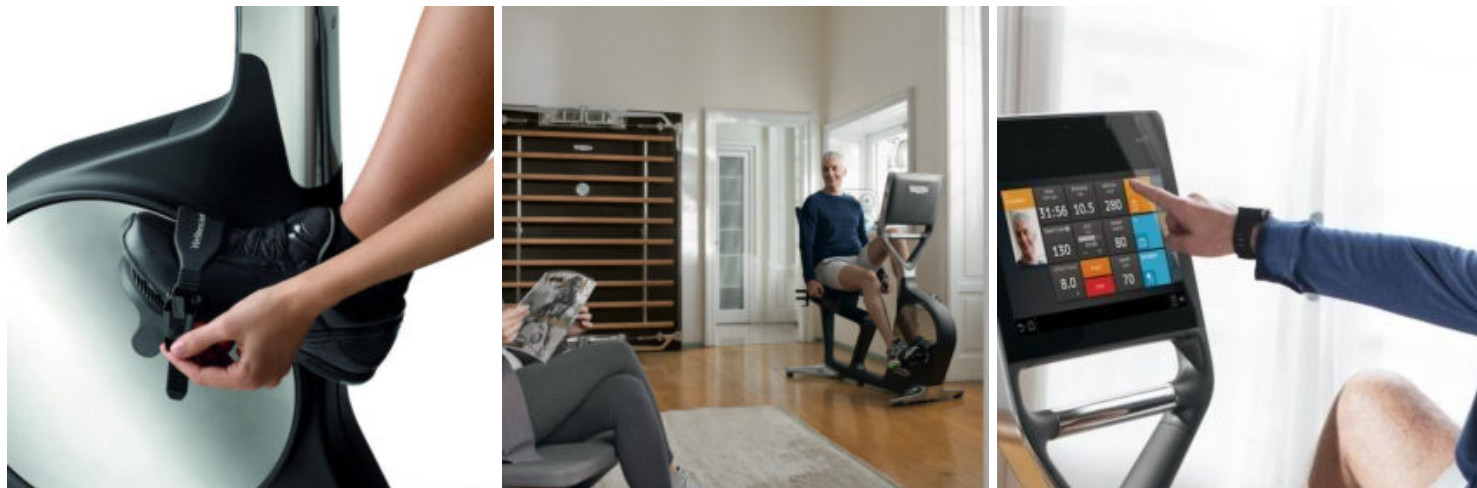

TECHNOGYM RECLINE PERSONAL

With breathtaking looks, the Technogym Recline Personal bike with UNITY console offers a workout like no other. At the heart of the Technogym recline personal is a high-quality recumbent bike with professional performance that complements the interior of any yacht. Designed by Antonio Citterio and Vitra, the recline personal offers meticulous biomechanics for an engaging and rewarding cardiovascular workout. This allows you to strengthen your heart and lungs and stay in shape with minimal stress on your back or joints.

**Pricing is inclusive of transport and installation (if required)*

MORE VIEWS

SPECIFICATIONS

Weight	70 kg
Dimensions	137 × 62 × 140 cm
Connectivity	Apple®/Android™ Connection, Bluetooth, USB
Console	UNITY
Entertainment	Apps, Games, Heart rate display, Internet, TV
Max User Weight	160kg (352lbs)
Power Requirements	90 – 264 VAC
Warranty	2 years parts and labour (5 year extension available)