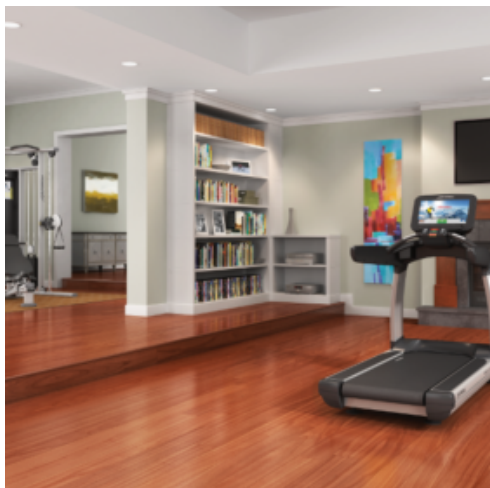

## LIFE FITNESS PLATINUM CLUB SERIES TREADMILL

With a sophisticated design and abundance of interactive features to keep you motivated, the Life Fitness Platinum Club Series Treadmill offers the ultimate home cardio workout experience.

## SPECIFICATIONS

<b>Weight</b>	201 kg
<b>Dimensions</b>	203 × 94 × 158 cm
<b>Colour</b>	Arctic Silver, Black Onyx, Diamond White, Titanium
<b>Console</b>	Discover SE3 HD
<b>Max Speed</b>	19km/h (12mph)
<b>Max User Weight</b>	180kg (397lbs)
<b>Power Requirements</b>	120 volts/15 amp circuit, 120V/15A/60Hz or 230V/10A/50Hz
<b>Step up height</b>	28cm (11.02")